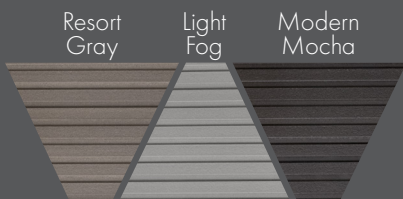

Features

- AquaGlo®
- Illuminated Contoured Pillow
- Aurora Beverage Coasters
- Aurora Cascade Water Features
- Illuminated Control Valves
- Excel-X® Cabinet (Simulated Wood)
- Freeze Protection
- Perma-Shield™ Bottom Pan
- Premier Styled Cover
- Vita Dynamic Jets with Stainless Steel Accents
- Steel Frame
- Northern Exposure® Insulation System
- SmartTouch2 Controls

Options

- Champagne Air™ (20 air jets)
- Blower 1.5Hp, 1Sp
- 24-Hour Circ Pump
- CleanZone®
- CleanZone® Ultra Dual Sanitization
- Vita Tunes™

Dealer Installed Option

- Upgrade Illuminated Jet Package

Specifications and styling subject to change.
 Shown with simulated AquaGlo accents and optional stereo.

Cabinet Colors

Shell Colors