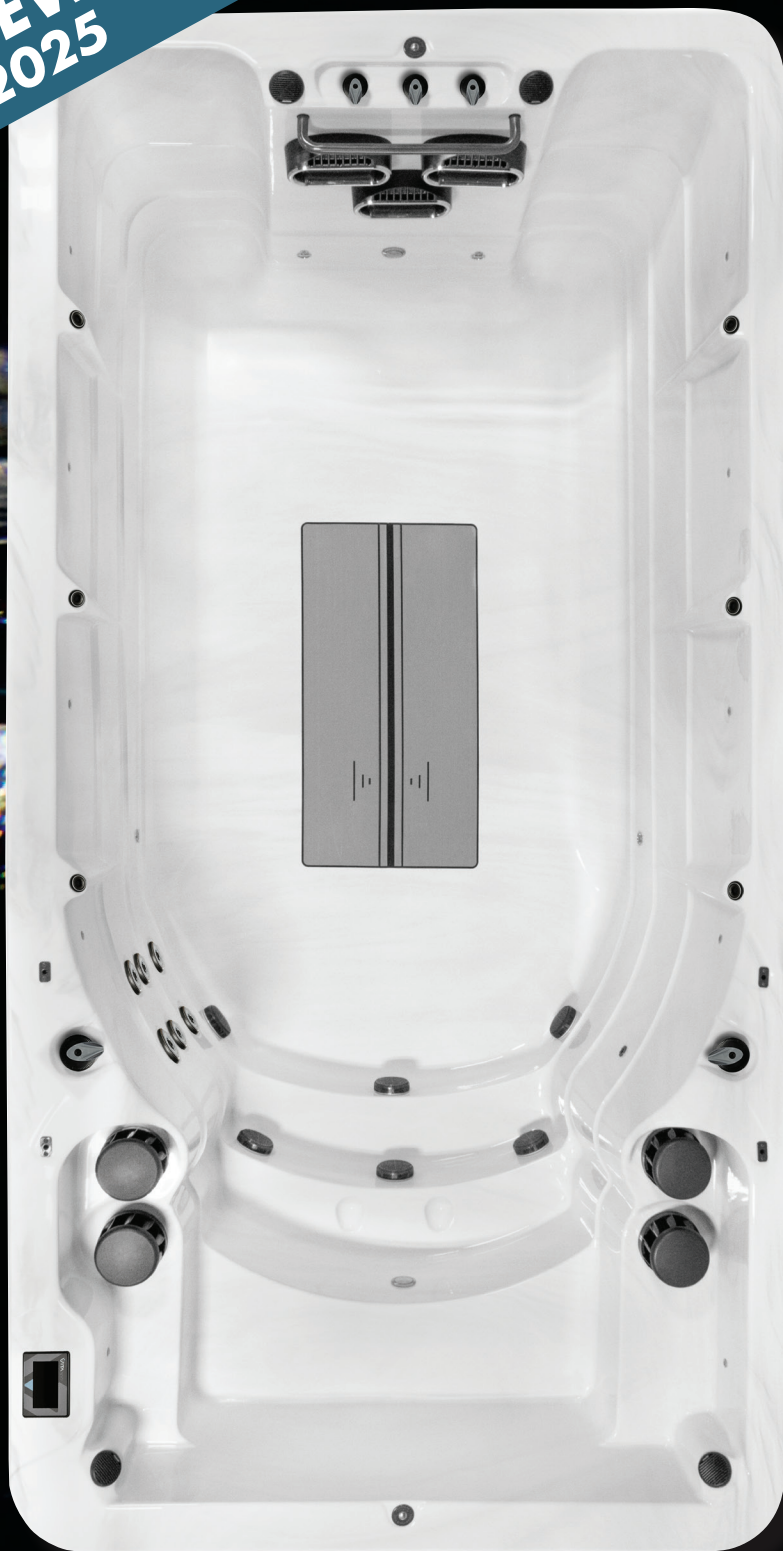

VM5/XL5 180"x90"x60" (457x229x154 cm)

VM6 190"x90"x60" (483x229x154 cm)

VM8 218"x90"x53" (553x229x135 cm) Spa Seating Depth 48" (122 cm)

**NEW
2025**

VM5

Length in/cm	180"/457 cm
Width in/cm	90"/229 cm
Height in/cm	60"/153 cm
Weight (empty)	2,500 lbs/1,134 kg
Weight (full)	19,930 lbs/9,040 kg
Water Capacity (gal/liters)	2,100 gal/7,949 L
Seats	3
Depth in/cm	56"/143 cm
Grab Bar	1
Steel Substructure	Yes
Northern Exposure®	Yes
Prog. Filter Cycles	Yes
3.5" Underwater Light	Yes
LED Illuminated swim lane	Yes
Pump 1	3.0Hp/6.0bHp 2Sp
Pump 2	3.0Hp/6.0bHp 2Sp
Pump 3	2.5Hp 1Sp
Pump 4	2.5Hp 1Sp
Pump 1 (Export)	2.0Hp/4.0bHp 2Sp
Pump 2 (Export)	2.0Hp/4.0bHp 2Sp
Pump 3 (Export)	2.0Hp/4.0bHp 1Sp
Pump 4 (Export)	2.0Hp/4.0bHp 1Sp
Elct Req.	240V/60A
Export	230V, 50Hz, 1x35A
AquaGlo™	
Aurora Cascades	6
Illuminated Control Valves	Yes
Status Indicator Light	Yes
MAAXForce Swim Jets	3
Hydrotherapy Jets	6
Stainless Steel Jets	Yes