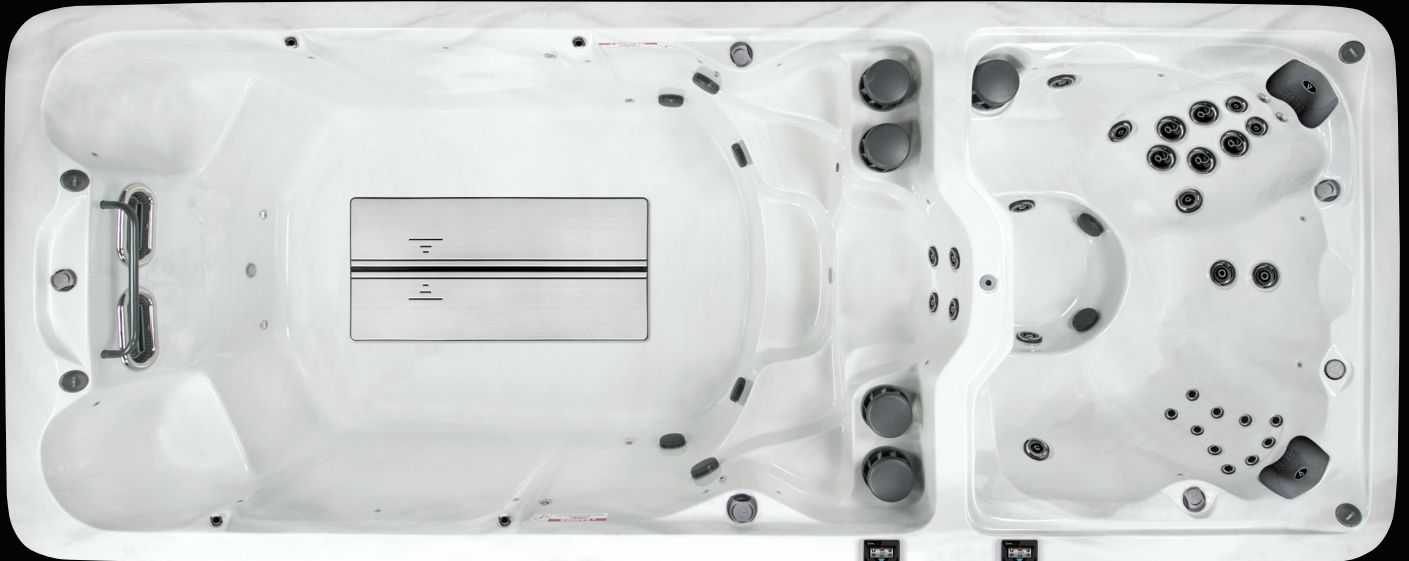

VM5/XL5 180"x90"x60" (457x229x154 cm)

VM6 190"x90"x60" (483x229x154 cm)

VM8 218"x90"x53" (553x229x135 cm) Spa Seating Depth 48" (122 cm)

**NEW
2025**

VM5

Length in/cm	180"/457 cm
Width in/cm	90"/229 cm
Height in/cm	60"/153 cm
Weight (empty)	2,500 lbs/1,134 kg
Weight (full)	19,930 lbs/9,040 kg
Water Capacity (gal/liters)	2,100 gal/7,949 L
Seats	3
Depth in/cm	56"/143 cm
Grab Bar	1
Steel Substructure	Yes
Northern Exposure®	Yes
Prog. Filter Cycles	Yes
3.5" Underwater Light	Yes
LED Illuminated swim lane	Yes
Pump 1	3.0Hp/6.0bHp 2Sp
Pump 2	3.0Hp/6.0bHp 2Sp
Pump 3	2.5Hp 1Sp
Pump 4	2.5Hp 1Sp
Pump 1 (Export)	2.0Hp/4.0bHp 2Sp
Pump 2 (Export)	2.0Hp/4.0bHp 2Sp
Pump 3 (Export)	2.0Hp/4.0bHp 1Sp
Pump 4 (Export)	2.0Hp/4.0bHp 1Sp
Elct Req.	240V/60A
Export	230V, 50Hz, 1x35A
AquaGlo™	
Aurora Cascades	6
Illuminated Control Valves	Yes
Status Indicator Light	Yes
MAAXForce Swim Jets	3
Hydrotherapy Jets	6
Stainless Steel Jets	Yes