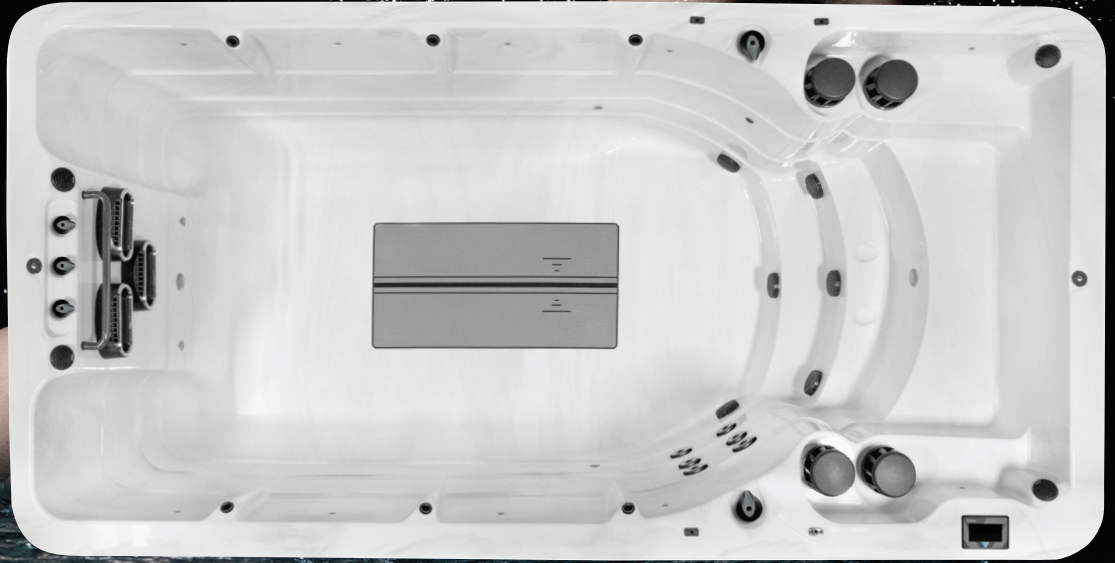

VM5/XL5 180"x90"x60" (457x229x154 cm)

VM6 190"x90"x60" (483x229x154 cm)

VM8 218"x90"x53" (553x229x135 cm) Spa Seating Depth 48" (122 cm)

**NEW
2025**

VM5

Length in/cm	180"/457 cm
Width in/cm	90"/229 cm
Height in/cm	60"/153 cm
Weight (empty)	2,500 lbs/1,134 kg
Weight (full)	19,930 lbs/9,040 kg
Water Capacity (gal/liters)	2,100 gal/7,949 L
Seats	3
Depth in/cm	56"/143 cm
Grab Bar	1
Steel Substructure	Yes
Northern Exposure®	Yes
Prog. Filter Cycles	Yes
3.5" Underwater Light	Yes
LED Illuminated swim lane	Yes
Pump 1	3.0Hp/6.0bHp 2Sp
Pump 2	3.0Hp/6.0bHp 2Sp
Pump 3	2.5Hp 1Sp
Pump 4	2.5Hp 1Sp
Pump 1 (Export)	2.0Hp/4.0bHp 2Sp
Pump 2 (Export)	2.0Hp/4.0bHp 2Sp
Pump 3 (Export)	2.0Hp/4.0bHp 1Sp
Pump 4 (Export)	2.0Hp/4.0bHp 1Sp
Elct Req.	240V/60A
Export	230V, 50Hz, 1x35A
AquaGlo™	
Aurora Cascades	6
Illuminated Control Valves	Yes
Status Indicator Light	Yes
MAAXForce Swim Jets	3
Hydrotherapy Jets	6
Stainless Steel Jets	Yes