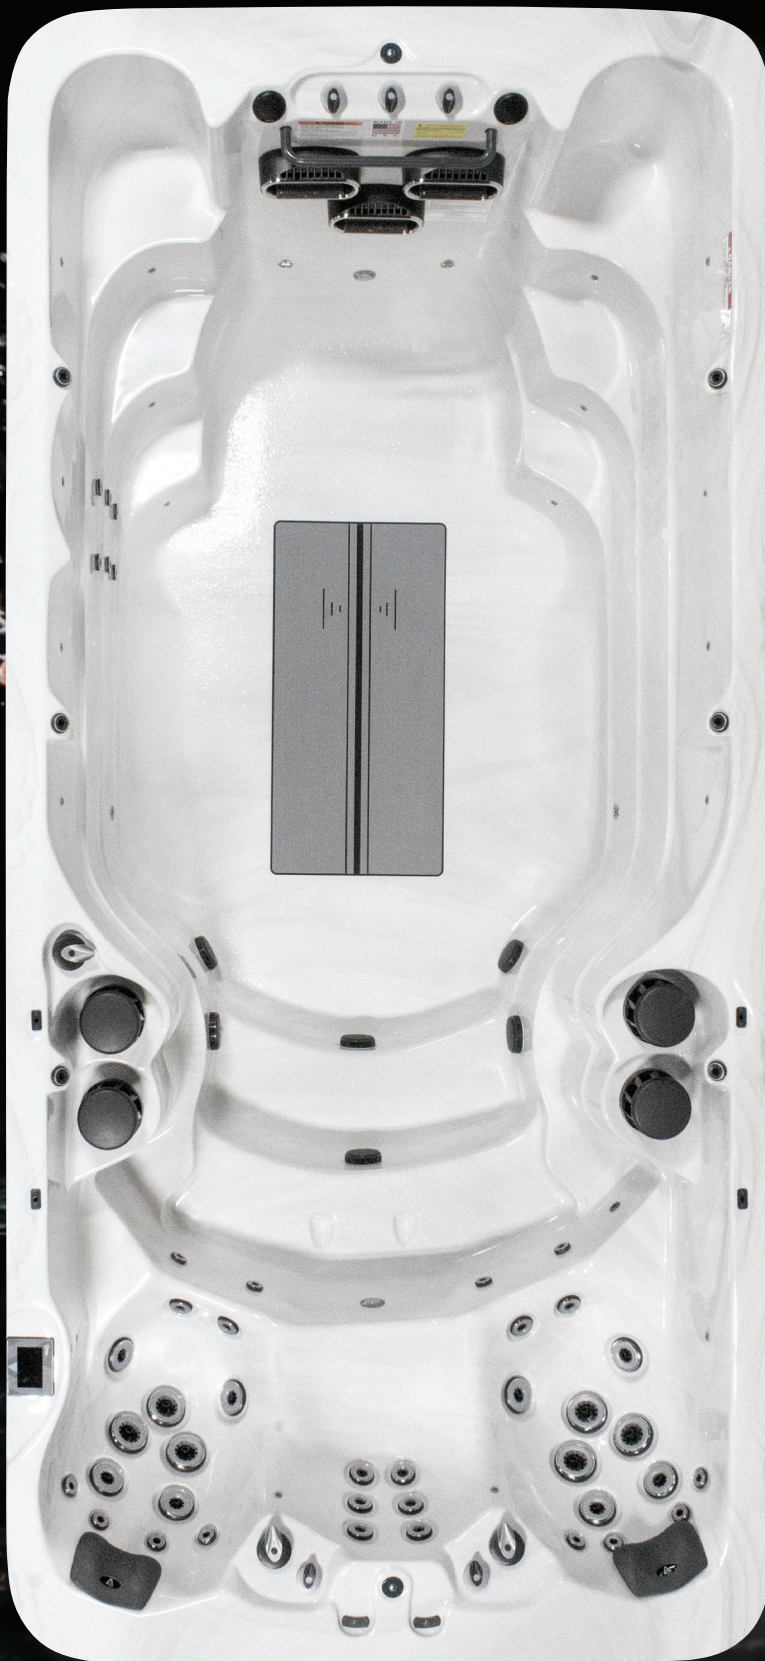

VM6

Length in/cm	190"/483 cm
Width in/cm	90"/229 cm
Height in/cm	60"/153 cm
Weight (empty)	2,500 lbs/1,134 kg
Weight (full)	18,810 lbs/8,532 kg
Water Capacity (gal/liters)	1,965 gal/7,438 L
Seats	5
Depth in/cm	56"/143 cm
Grab Bar	1
Steel Substructure	Yes
Northern Exposure®	Yes
Prog. Filter Cycles	Yes
3.5" Underwater Light	Yes
LED Illuminated swim lane	Yes
Pump 1	3.0Hp/6.0bHp 2Sp
Pump 2	3.0Hp/6.0bHp 2Sp
Pump 3	2.5Hp 1Sp
Pump 4	2.5Hp 1Sp
Pump 1 (Export)	2.0Hp/4.0bHp 2Sp
Pump 2 (Export)	2.0Hp/4.0bHp 2Sp
Pump 3 (Export)	2.0Hp/4.0bHp 1Sp
Pump 4 (Export)	2.0Hp/4.0bHp 1Sp
Elct Req.	240V/60A
Export	230V, 50Hz, 1x35A
AquaGlo™	
Illuminated Adjustable Pillow	2
Aurora Cascades	6
Aurora Beverage Coaster	2
Illuminated Control Valves	Yes
Status Indicator Light	Yes
MAAXForce Swim Jets	3
Hydrotherapy Jets	42
Stainless Steel Jets	Yes

Options

VitaTunes®	
CleanZone®	
CleanZone® Ultra (Dual Sanitization System)	
Exercise Kit	
Pneumatic Power Oars	
Swim Tether	

Note: Specifications are subject to change without prior notice.
See retailer for current specifications.