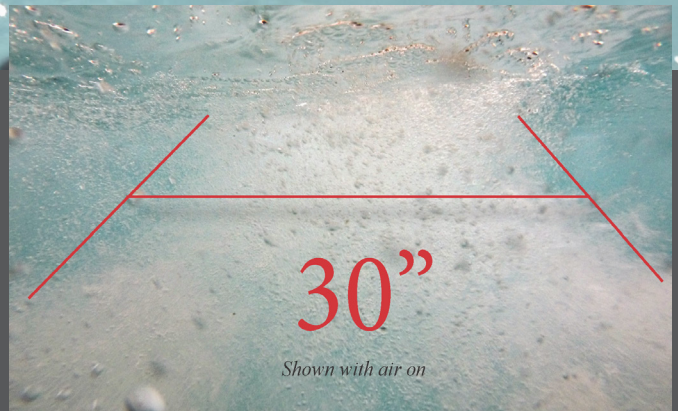

4 SEASONS

Owning a swim spa allows you the convenience of enjoying it year-round on your schedule. Invite your friends or that special someone over to enjoy the soothing waters with you. Whether working on your tan or snuggling up to get warm, swim spas offer a variety of indulgences to embrace the beauty of your own back yard in every season.

HYDRO- DYNAMICS

The jet propulsion system on the STR series swim spas uses proprietary 'Anti-Turbulence' technology to boost and smooth the swim stream for the ultimate swimming experience. **Anti-turbulence** technology creates a powerful, smooth, variable jet stream that is completely adjustable and designed to allow you to swim at your individual fitness level.

The STR's jet propulsion system has **advantages over propellers or paddles** when creating a better swim stream. It is over 30" wide and easily produces a powerful swimming experience.

CLARITY

When you are finished working out, sit back and relax for a complete spa experience. Let the hydrotherapy jets massage those tight, sore muscles. A recent study shows a 10 minute massage improves muscle recovery after working out. Owning a swim spa allows you the convenience of enjoying it year round on your schedule. Invite your friends or that special someone over to enjoy the soothing waters with you.