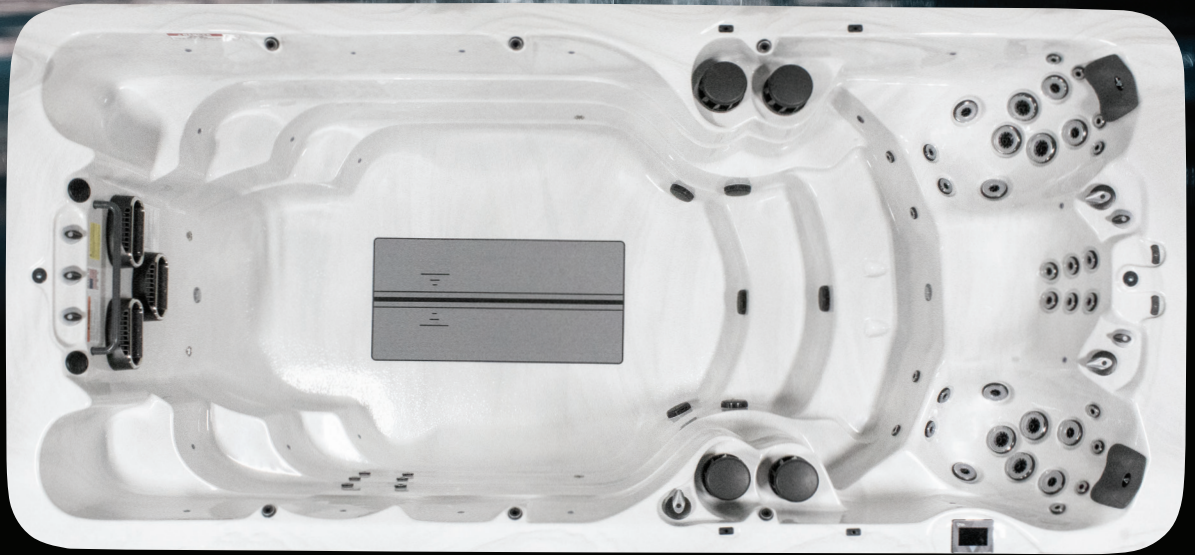

VM5/XL5 180"x90"x60" (457x229x154 cm)

VM6 190"x90"x60" (483x229x154 cm)

VM8 218"x90"x53" (553x229x135 cm) Spa Seating Depth 48" (122 cm)

**NEW
2025**

VM5

Length in/cm	180"/457 cm
Width in/cm	90"/229 cm
Height in/cm	60"/153 cm
Weight (empty)	2,500 lbs/1,134 kg
Weight (full)	19,930 lbs/9,040 kg
Water Capacity (gal/liters)	2,100 gal/7,949 L
Seats	3
Depth in/cm	56"/143 cm
Grab Bar	1
Steel Substructure	Yes
Northern Exposure®	Yes
Prog. Filter Cycles	Yes
3.5" Underwater Light	Yes
LED Illuminated swim lane	Yes
Pump 1	3.0Hp/6.0bHp 2Sp
Pump 2	3.0Hp/6.0bHp 2Sp
Pump 3	2.5Hp 1Sp
Pump 4	2.5Hp 1Sp
Pump 1 (Export)	2.0Hp/4.0bHp 2Sp
Pump 2 (Export)	2.0Hp/4.0bHp 2Sp
Pump 3 (Export)	2.0Hp/4.0bHp 1Sp
Pump 4 (Export)	2.0Hp/4.0bHp 1Sp
Elct Req.	240V/60A
Export	230V, 50Hz, 1x35A
AquaGlo™	
Aurora Cascades	6
Illuminated Control Valves	Yes
Status Indicator Light	Yes
MAAXForce Swim Jets	3
Hydrotherapy Jets	6
Stainless Steel Jets	Yes