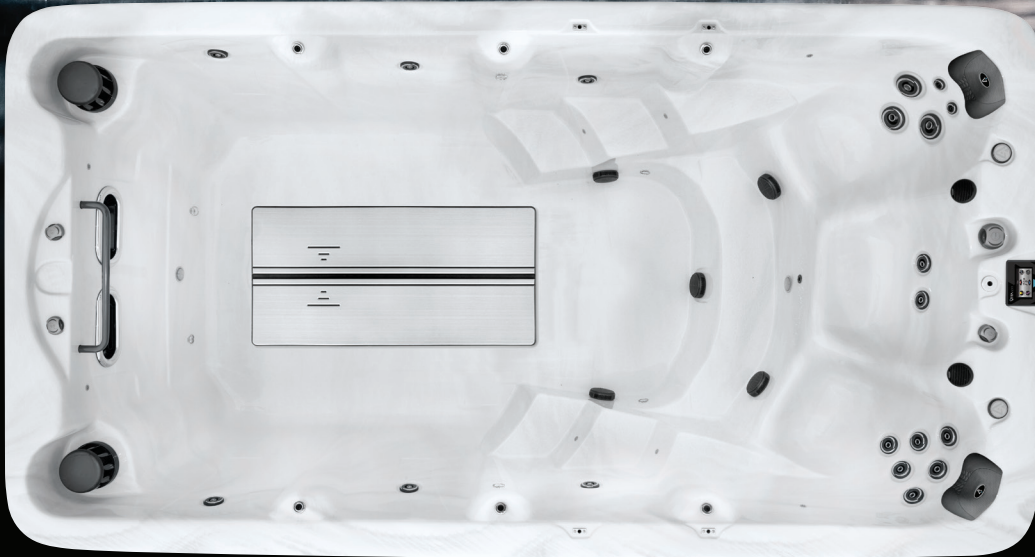

VL4/XL4 168"x90"x50" (427x228x127 cm)