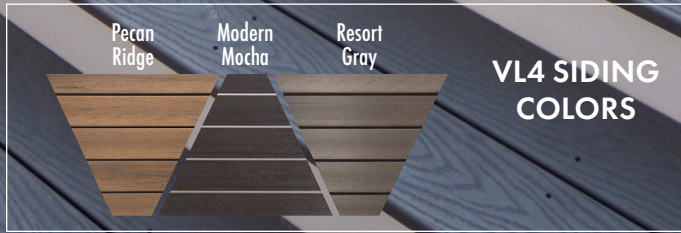

1. **Options**
2. VitaTunes®
   - CleanZone®
   - CleanZone® Ultra (Dual Sanitization System)
   - Exercise Kit
   - Pneumatic Power Oars
   - Swim Tether

Note: Specifications are subject to change without prior notice. See retailer for current specifications.