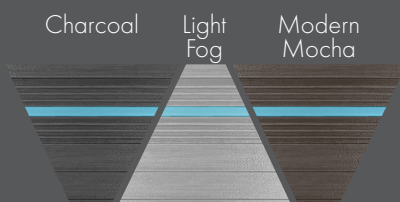

## Features

- AquaGlo®
- Illuminated Contoured Pillow
- Aurora Beverage Coasters
- Aurora Cascade Water Features
- Illuminated Control Valves
- Excel-X® Cabinet (Simulated Wood)
- Freeze Protection
- Perma-Shield™ Bottom Pan
- Premier Styled Cover
- Halo Pro-Loc™ Stainless Steel Jets
- Steel Frame
- Northern Exposure® Insulation System
- SmartTouch2 Controls

### Shell Colors